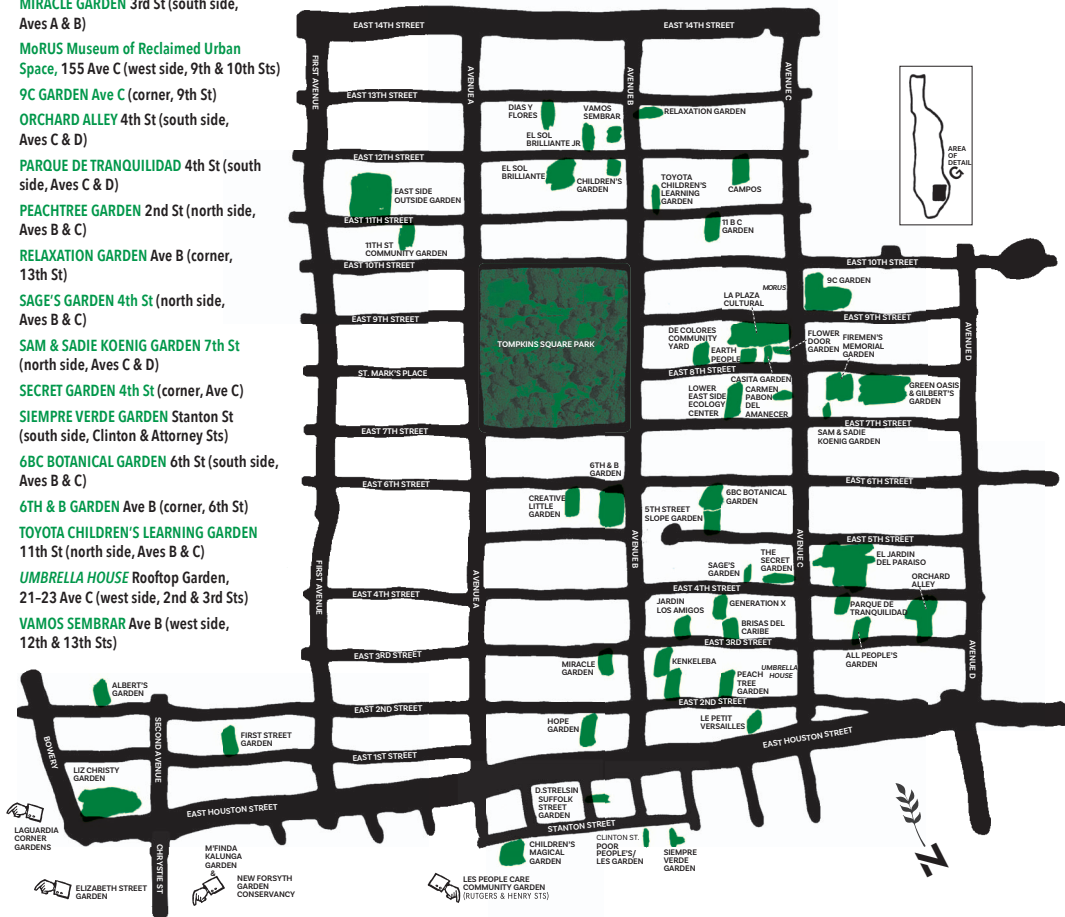

MIRACLE GARDEN 3rd St (south side, Aves A & B)

MoRUS Museum of Reclaimed Urban Space, 155 Ave C (west side, 9th & 10th Sts)

9C GARDEN Ave C (corner, 9th St)

ORCHARD ALLEY 4th St (south side, Aves C & D)

PARQUE DE TRANQUILIDAD 4th St (south side, Aves C & D)

PEACHTREE GARDEN 2nd St (north side, Aves B & C)

RELAXATION GARDEN Ave B (corner, 13th St)

SAGE'S GARDEN 4th St (north side, Aves B & C)

SAM & SADIE KOENIG GARDEN 7th St (north side, Aves C & D)

SECRET GARDEN 4th St (corner, Ave C)

SIEMPRE VERDE GARDEN Stanton St (south side, Clinton & Attorney Sts)

6BC BOTANICAL GARDEN 6th St (south side, Aves B & C)

6TH & B GARDEN Ave B (corner, 6th St)

TOYOTA CHILDREN'S LEARNING GARDEN 11th St (north side, Aves B & C)

UMBRELLA HOUSE Rooftop Garden, 21-23 Ave C (west side, 2nd & 3rd Sts)

VAMOS SEMBRAR Ave B (west side, 12th & 13th Sts)

visit lungsnyc.org
for event schedule

@LUNGSNYC
LUNGSNYC.ORG